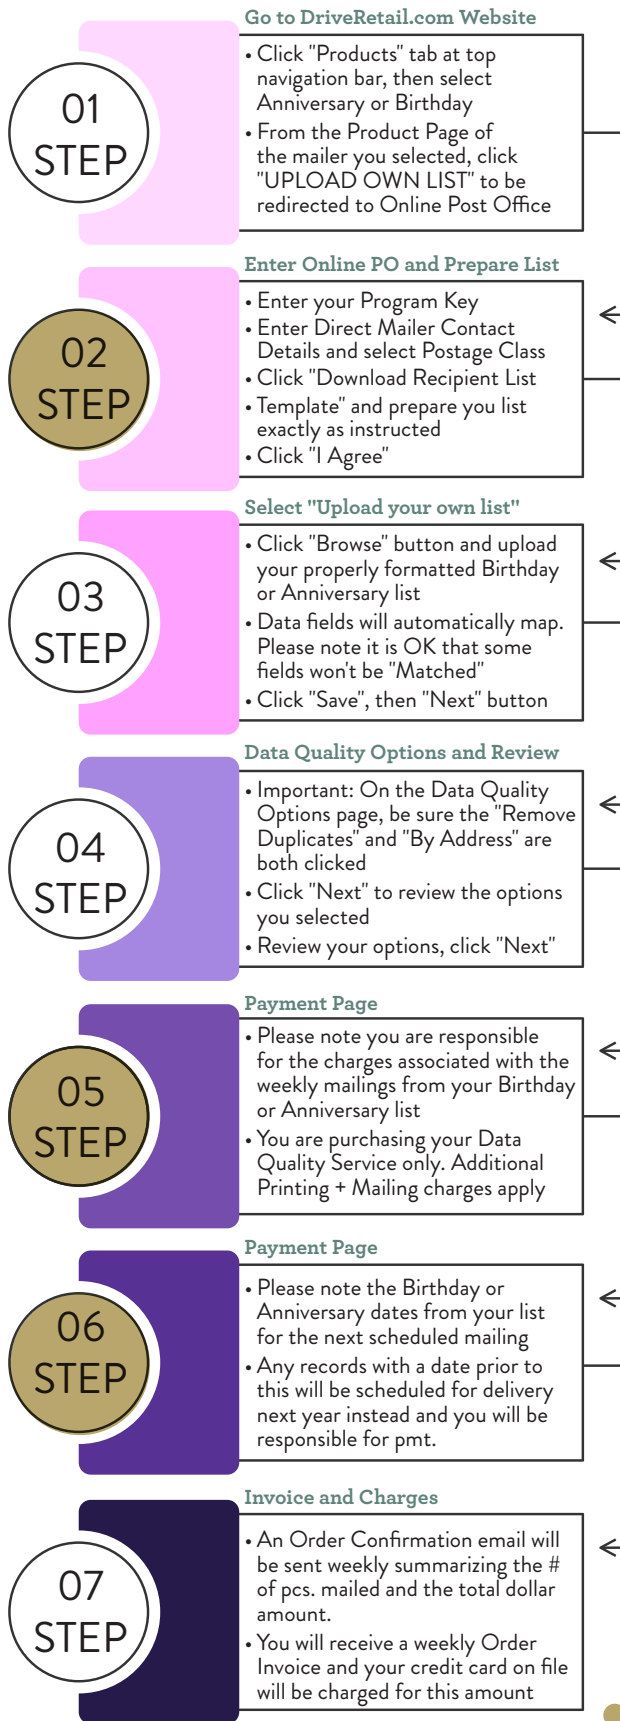

Auto Send Program

how our "auto send" program works:

NON-EDGE SOFTWARE USER

Directions to Automatically Send Birthday or Anniversary Orders

EDGE SOFTWARE USER

Directions to Automatically Send Birthday or Anniversary Orders